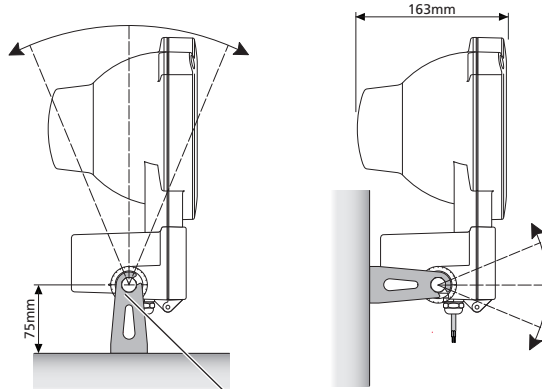

4070585, 4070586, 4070587, 4070588  
4070589, 4070590, 4070591, 4070592

Looping watertight Electrical connector

Watertight Electrical connector

Targ R configurations and fixing option examples

Codes	Working Temp. Min	Working Temp. Max
4070585, 4070586, 4070587, 4070588	-20° C	60° C
4070589, 4070590, 4070591, 4070592	-20° C	40° C

Make electrical connection using 4068964 or for looping 4070433

MI/1609-C - 6ª ed