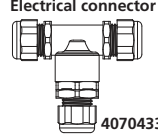

4070585, 4070586, 4070587, 4070588  
4070589, 4070590, 4070591, 4070592

Looping watertight Electrical connector

Watertight Electrical connector

Targ R configurations and fixing option examples

Codes	Working Temp. Min	Working Temp. Max
4070585, 4070586, 4070587, 4070588	-20° C	60° C
4070589, 4070590, 4070591, 4070592	-20° C	40° C