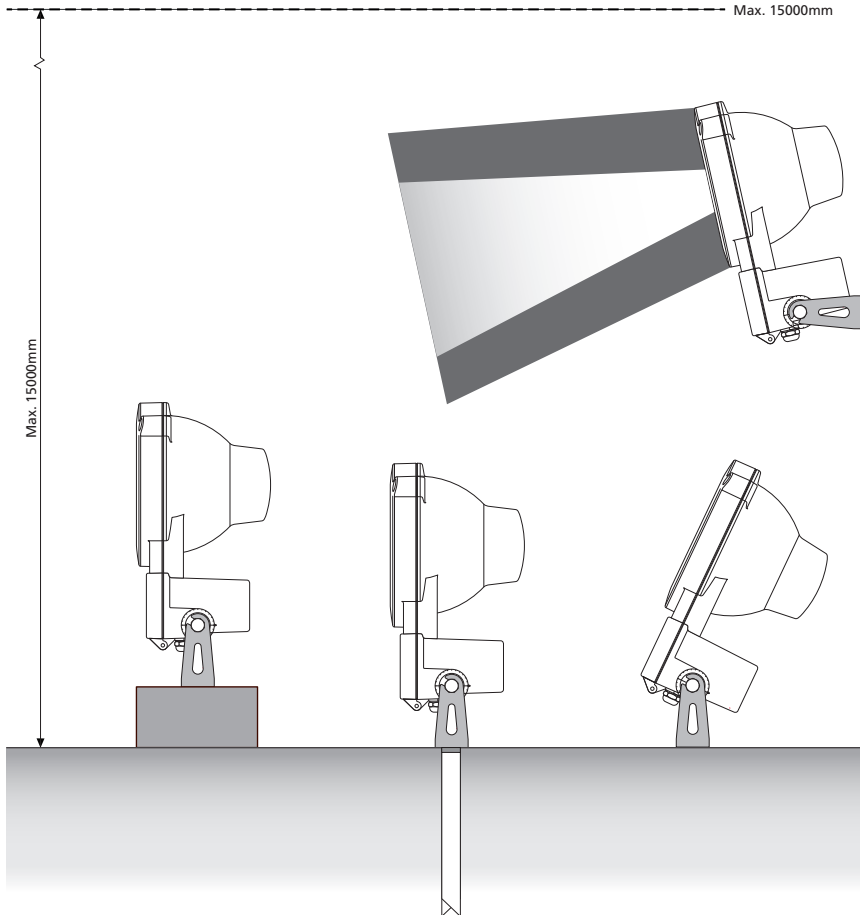

4070585, 4070586, 4070587, 4070588  
4070589, 4070590, 4070591, 4070592

Looping watertight Electrical connector

Watertight Electrical connector

Targ R configurations and fixing option examples

Codes	Working Temp. Min	Working Temp. Max
4070585, 4070586, 4070587, 4070588	-20° C	60° C
4070589, 4070590, 4070591, 4070592	-20° C	40° C

Make electrical connection using 4068964 or for looping 4070433

MI/1609-C - 6ª ed