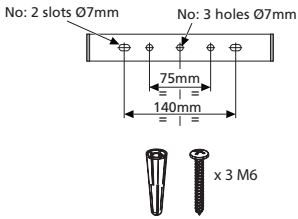

4070585, 4070586, 4070587, 4070588  
4070589, 4070590, 4070591, 4070592

Looping watertight Electrical connector

Watertight Electrical connector

Targ R configurations and fixing option examples

Codes	Working Temp. Min	Working Temp. Max
4070585, 4070586, 4070587, 4070588	-20° C	60° C
4070589, 4070590, 4070591, 4070592	-20° C	40° C

Make electrical connection using 4068964 or for looping 4070433

MI/1609-C - 6ª ed