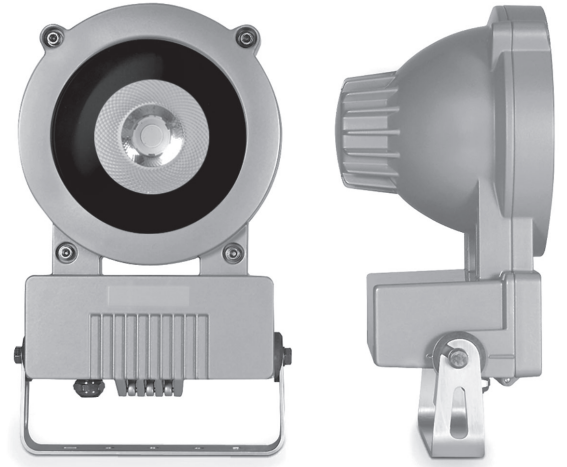

4070585, 4070586, 4070587, 4070588  
4070589, 4070590, 4070591, 4070592

Looping watertight Electrical connector

Watertight Electrical connector

Targ R configurations and fixing option examples

Codes	Working Temp. Min	Working Temp. Max
4070585, 4070586, 4070587, 4070588	-20° C	60° C
4070589, 4070590, 4070591, 4070592	-20° C	40° C

Make electrical connection using 4068964 or for looping 4070433

MI/1609-C - 6ª ed