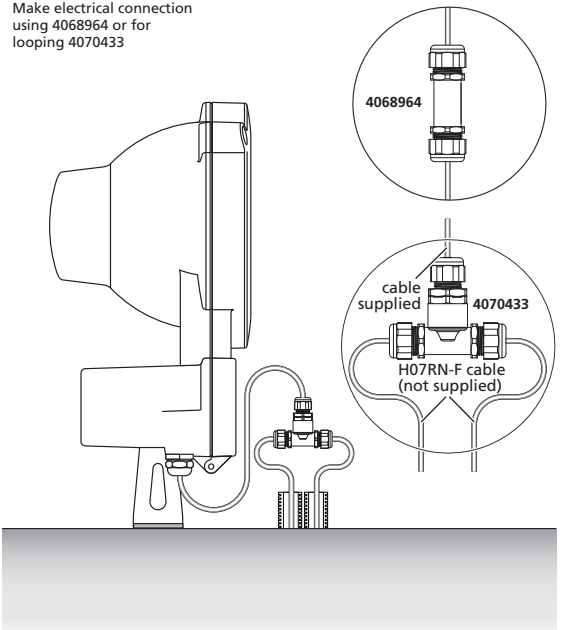

4070585, 4070586, 4070587, 4070588  
4070589, 4070590, 4070591, 4070592

Looping watertight Electrical connector

Watertight Electrical connector

Targ R configurations and fixing option examples

Codes	Working Temp. Min	Working Temp. Max
4070585, 4070586, 4070587, 4070588	-20° C	60° C
4070589, 4070590, 4070591, 4070592	-20° C	40° C

Make electrical connection using 4068964 or for looping 4070433

MI/1609-C - 6ª ed