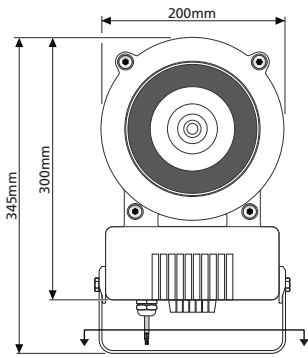

4070585, 4070586, 4070587, 4070588  
4070589, 4070590, 4070591, 4070592

Looping watertight Electrical connector

Watertight Electrical connector

Targ R configurations and fixing option examples

Codes	Working Temp. Min	Working Temp. Max
4070585, 4070586, 4070587, 4070588	-20° C	60° C
4070589, 4070590, 4070591, 4070592	-20° C	40° C

Make electrical connection using 4068964 or for looping 4070433

MI/1609-C - 6ª ed